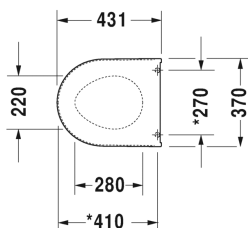

Starck 3 Toilet seat and cover # 0063890000

Toilet seat and cover	Dimension	Weight	Order number
hinges stainless steel, removable, with soft closure			
Colors			
00 White Alpin			
Variant			
		2.100 kilogram	0063890000
Suitable products			
Toilet close-coupled washdown model, (without cistern), fixings included, vertical outlet, UWL class 2, 360 x 655 mm	360 x 655 mm		012601
Toilet close-coupled washdown model, (without cistern), fixings included, horizontal outlet, 360 x 655 mm	360 x 655 mm		012609
Toilet close-coupled (without cistern), washdown model, fixings included, 360 x 655 mm	360 x 655 mm		012809
Toilet floor standing for independent water supply, washdown model, fixings included, horizontal outlet, UWL class 2, 6,0 l, 360 x 560 mm	360 x 560 mm		012409
Toilet wall mounted washdown model, UWL class 1, 360 x 540 mm	360 x 540 mm		220009
Toilet wall mounted washout model, UWL class 2, 360 x 540 mm	360 x 540 mm		220109
Toilet wall mounted Compact washdown model, UWL class 2, 360 x 485 mm	360 x 485 mm		220209
Toilet wall mounted Comfort washdown model, seat height + 50 mm, UWL class 2, 360 x 545 mm	360 x 545 mm		221509
Toilet wall mounted Fixation clearance 230 mm, washdown model, UWL class 2, 360 x 540 mm	360 x 540 mm		220609
Toilet wall mounted washdown model, Durafix included, UWL class 1, 360 x 540 mm	360 x 540 mm		222509
Toilet wall mounted Compact washdown model, Durafix included, UWL class 1, 360 x 485 mm	360 x 485 mm		222709
Toilet wall mounted Duravit Rimless® rimless, washdown model, Durafix included, UWL class 1, 360 x 540 mm	360 x 540 mm		252709